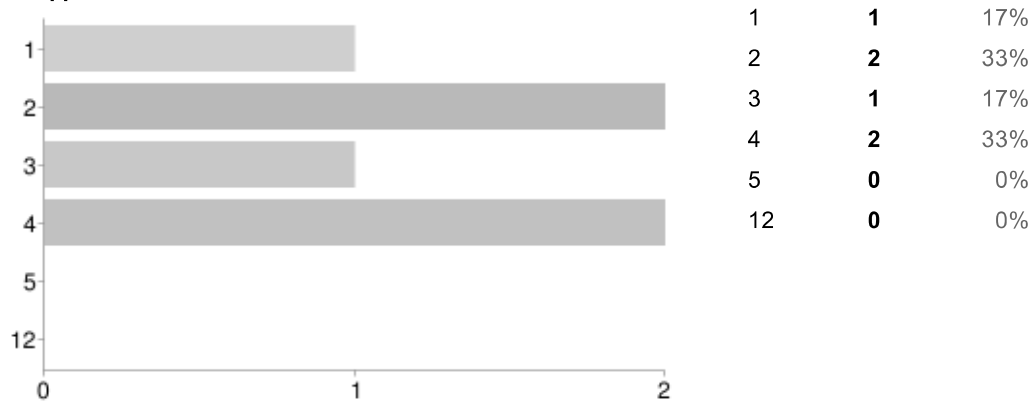

Chopperman