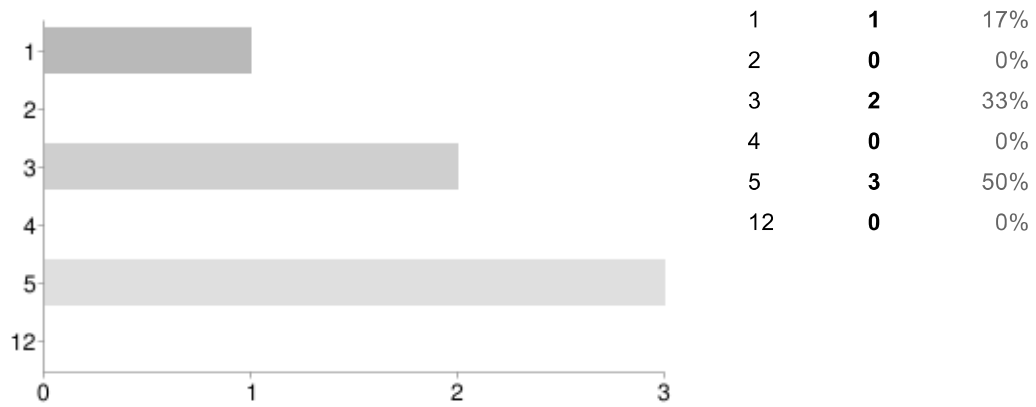

adhara

Rin-chan

Michiko

1	0	0%
2	1	17%

Raffa94

ultra1926

kiara OP

1	0	0%
2	0	0%

aXce

hanamichi

sdghensce

Category	Count	Percentage
1	0	0%
2	2	33%

cozzylo

samperrotta

jimmyjoe

1	5	83%
2	1	17%