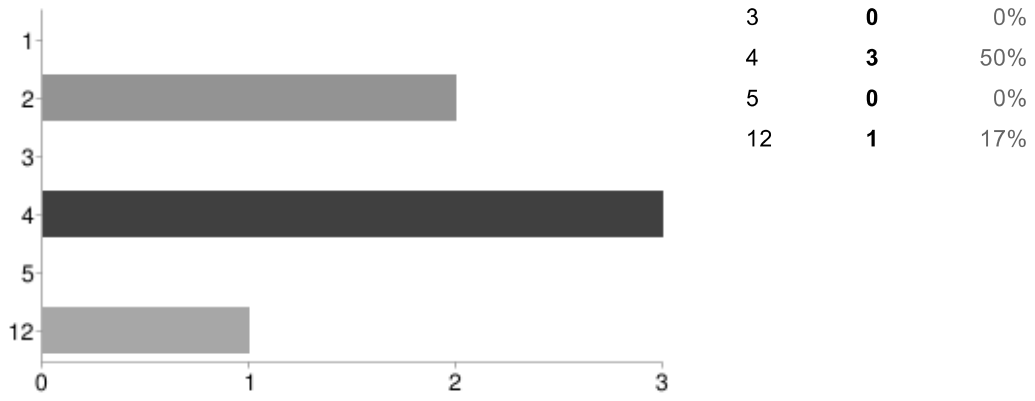

aXce

hanamichi

sdghensce

Category	Count	Percentage
1	0	0%
2	2	33%

cozzylo

samperrotta

jimmyjoe

1	5	83%
2	1	17%