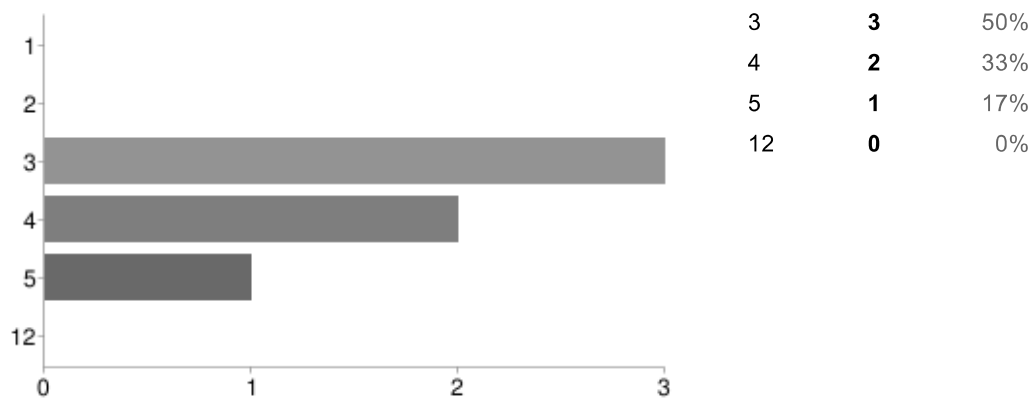

Marzio1805

atzand

Nick-Shiki

1	0	0%
2	2	33%