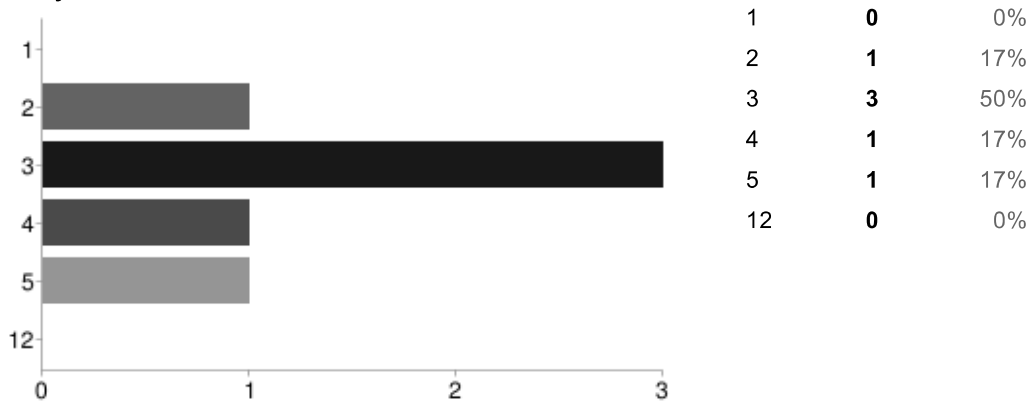

aXce

hanamichi

sdghensce

Category	Count	Percentage
1	0	0%
2	2	33%

cozzylo

samperrotta

jimmyjoe

1	5	83%
2	1	17%