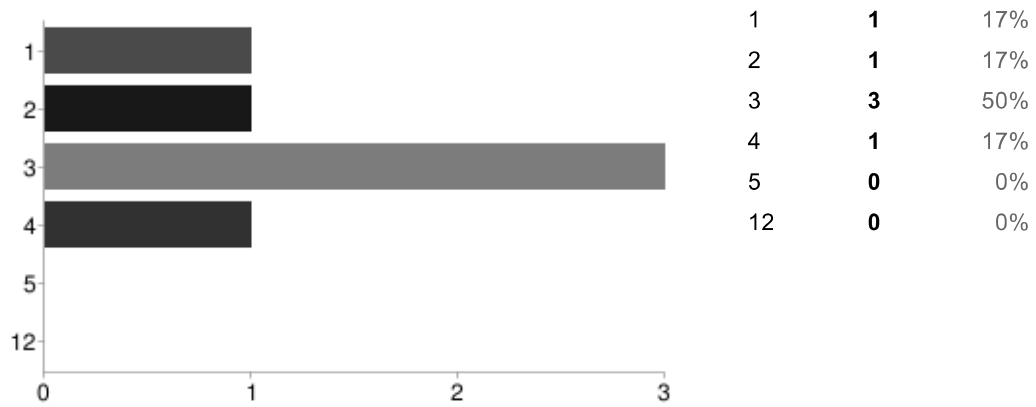

adhara

Rin-chan

Michiko

1	0	0%
2	1	17%

Raffa94

ultra1926

kiara OP

1	0	0%
2	0	0%

aXce

hanamichi

sdghensce

Category	Count	Percentage
1	0	0%
2	2	33%

cozzylo

samperrotta

jimmyjoe

1	5	83%
2	1	17%