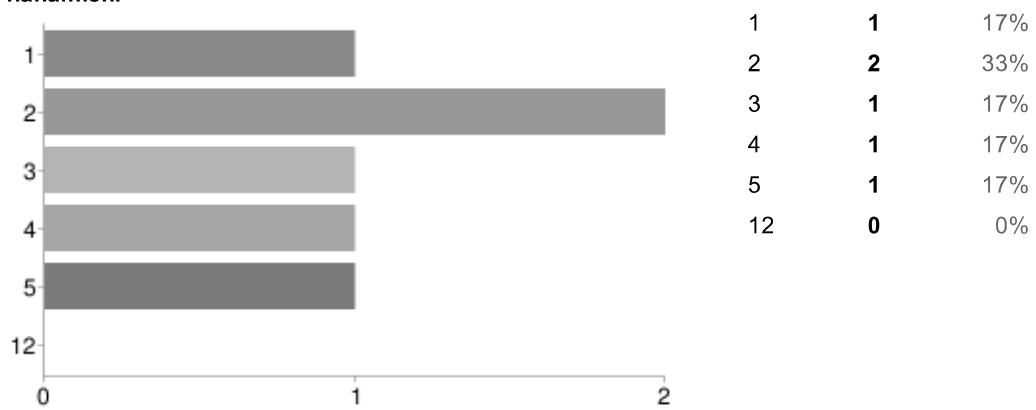

adhara

Rin-chan

Michiko

1	0	0%
2	1	17%

Raffa94

ultra1926

kiara OP

1	0	0%
2	0	0%

aXce

hanamichi

sdghensce

Category	Count	Percentage
1	0	0%
2	2	33%

cozzylo

samperrotta

jimmyjoe

1	5	83%
2	1	17%