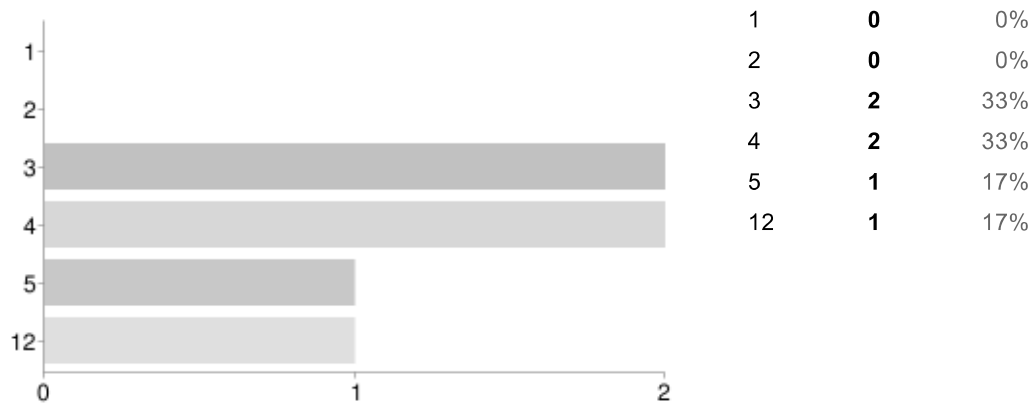

fant89

portoguese D. sab

Rododender

1	1	17%
2	2	33%