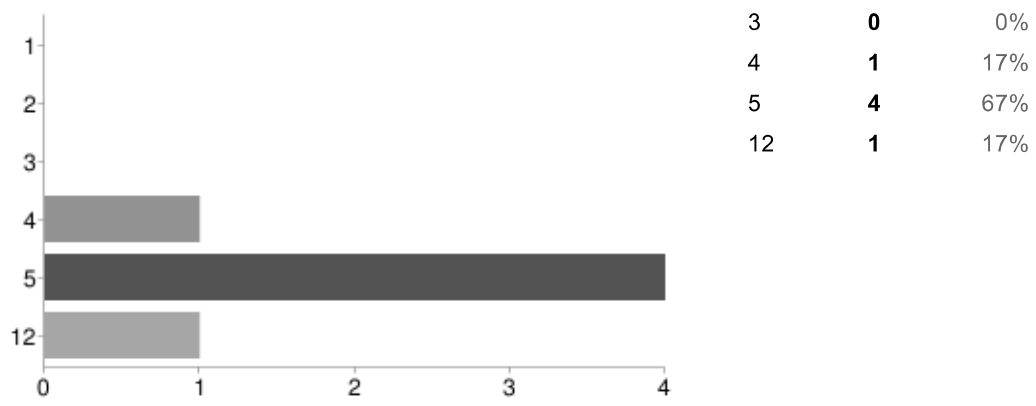

adhara

Rin-chan

Michiko

1	0	0%
2	1	17%

Raffa94

ultra1926

kiara OP

1	0	0%
2	0	0%

aXce

hanamichi

sdghensce

Category	Count	Percentage
1	0	0%
2	2	33%

cozzylo

samperrotta

jimmyjoe

1	5	83%
2	1	17%