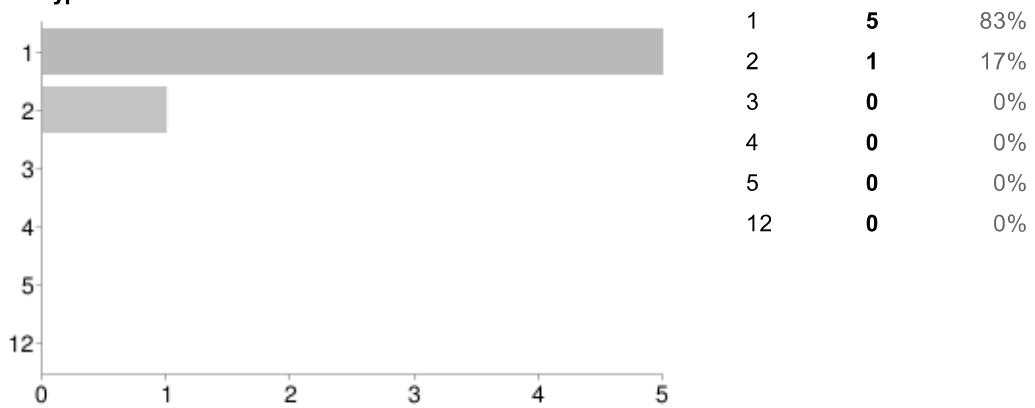

aXce

hanamichi

sdghensce

Category	Count	Percentage
1	0	0%
2	2	33%

cozzylo

samperrotta

jimmyjoe

1	5	83%
2	1	17%