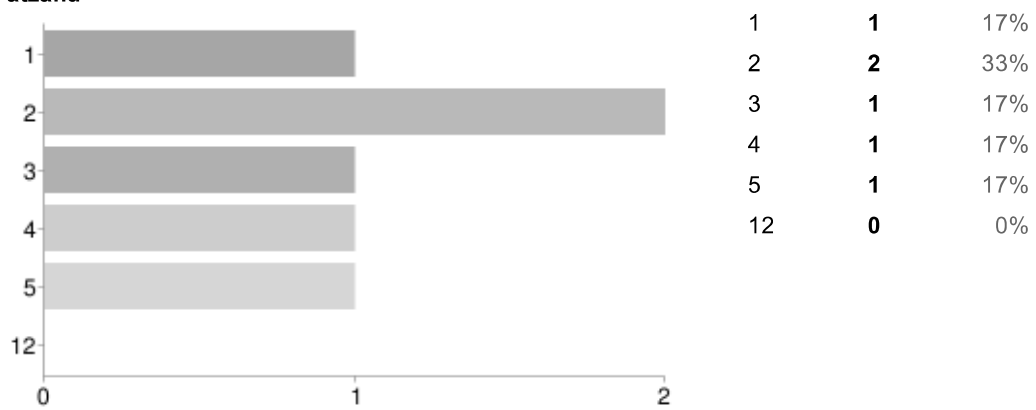

Marzio1805

atzand

Nick-Shiki

1	0	0%
2	2	33%