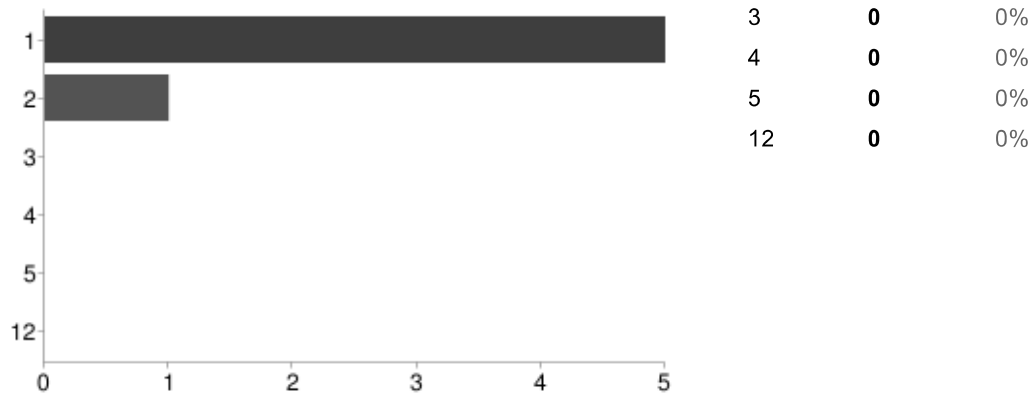

aXce

hanamichi

sdghensce

Category	Count	Percentage
1	0	0%
2	2	33%

cozzylo

samperrotta

jimmyjoe

1	5	83%
2	1	17%