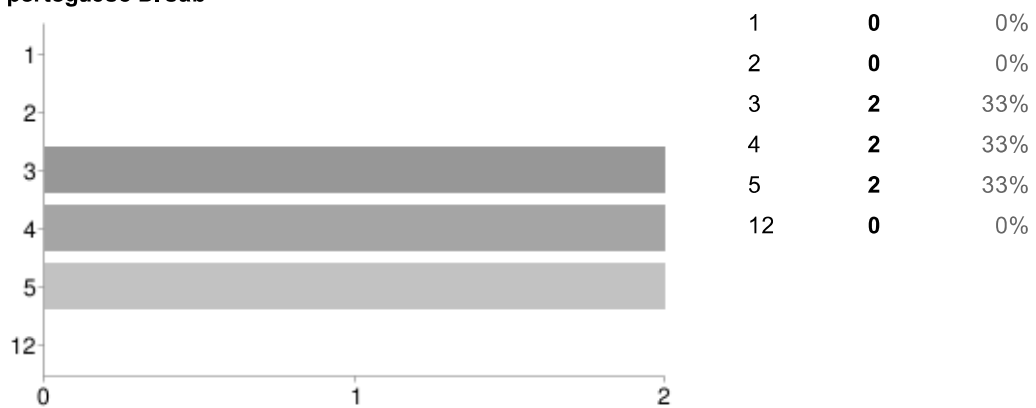

portoguese D. sab

Rododender

1	1	17%
2	2	33%