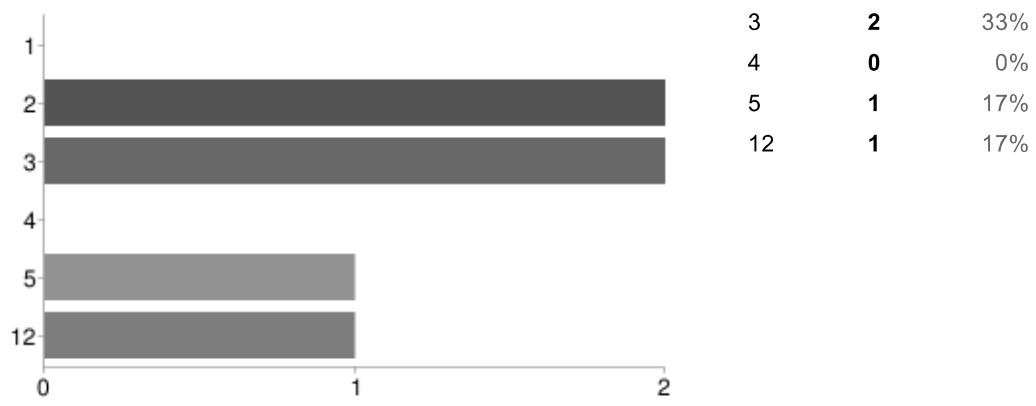

fant89

portoguese D. sab

Rododender

1	1	17%
2	2	33%