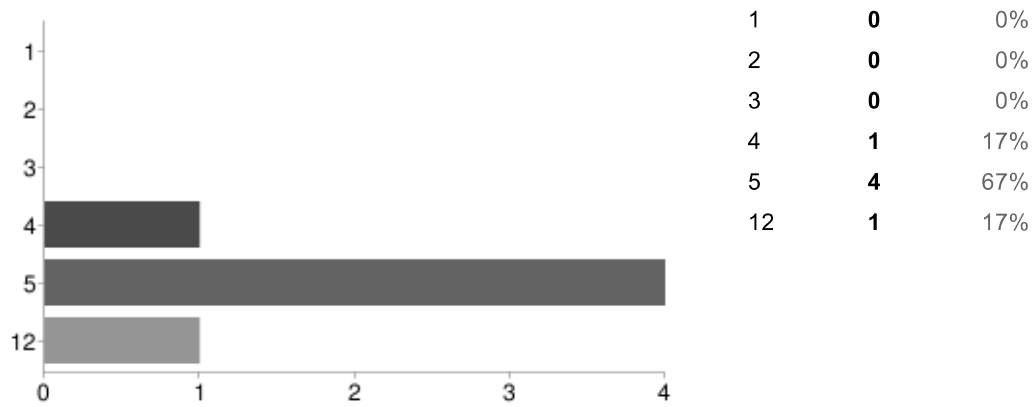

aXce

hanamichi

sdghensce

Category	Count	Percentage
1	0	0%
2	2	33%

cozzylo

samperrotta

jimmyjoe

1	5	83%
2	1	17%

Chopperman

stralunata

michy

1	0	0%
2	0	0%

Marzio1805

atzand

Nick-Shiki

1	0	0%
2	2	33%