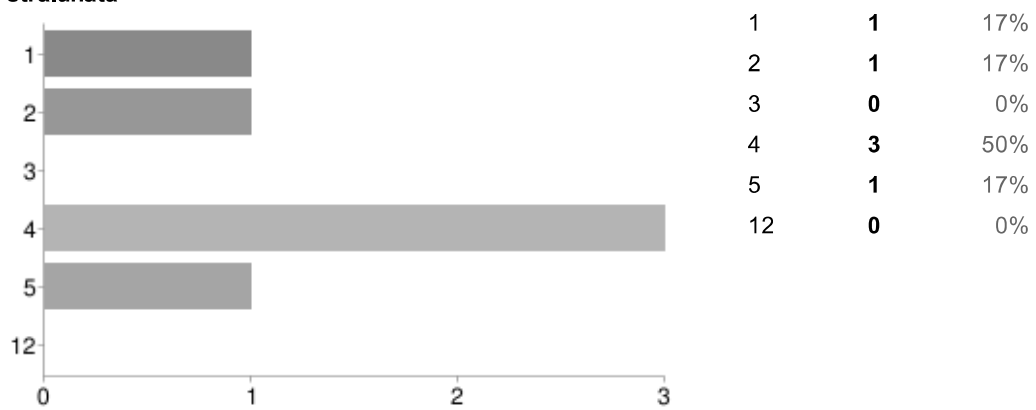

stralunata