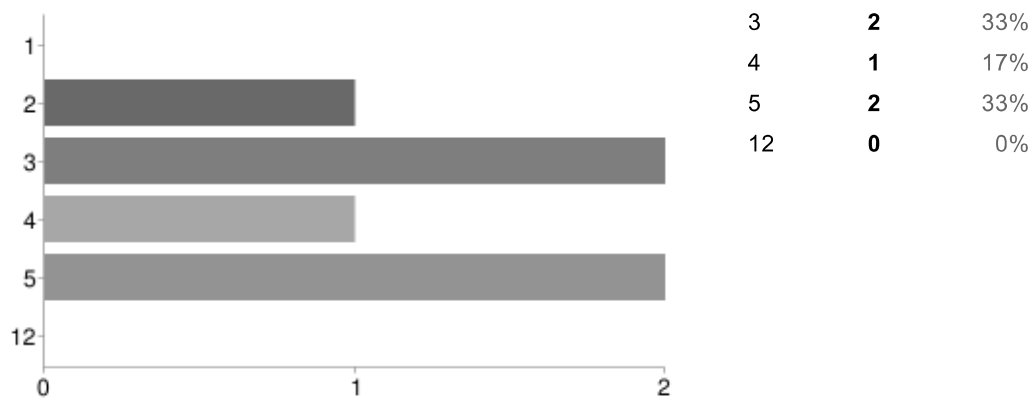

adhara

Rin-chan

Michiko

1	0	0%
2	1	17%

Raffa94

ultra1926

kiara OP

1	0	0%
2	0	0%

aXce

hanamichi

sdghensce

Category	Count	Percentage
1	0	0%
2	2	33%

cozzylo

samperrotta

jimmyjoe

1	5	83%
2	1	17%