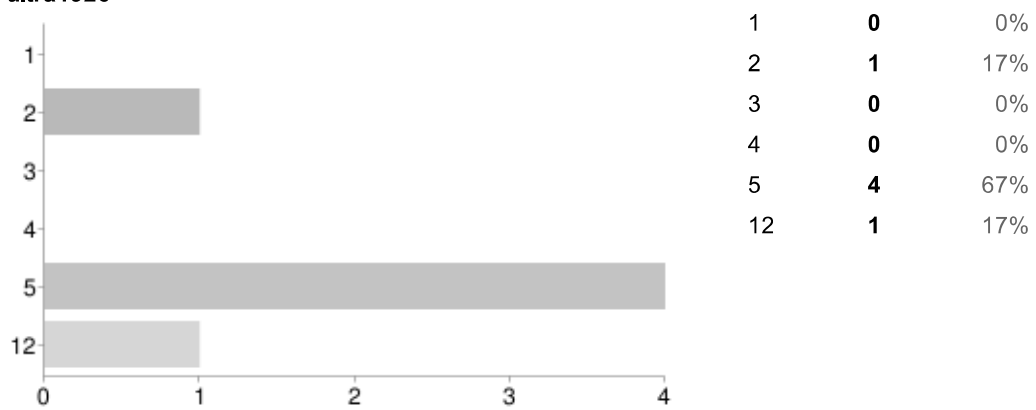

adhara

Rin-chan

Michiko

1	0	0%
2	1	17%

Raffa94

ultra1926

kiara OP

1	0	0%
2	0	0%

aXce

hanamichi

sdghensce

Category	Count	Percentage
1	0	0%
2	2	33%

cozzylo

samperrotta

jimmyjoe

1	5	83%
2	1	17%